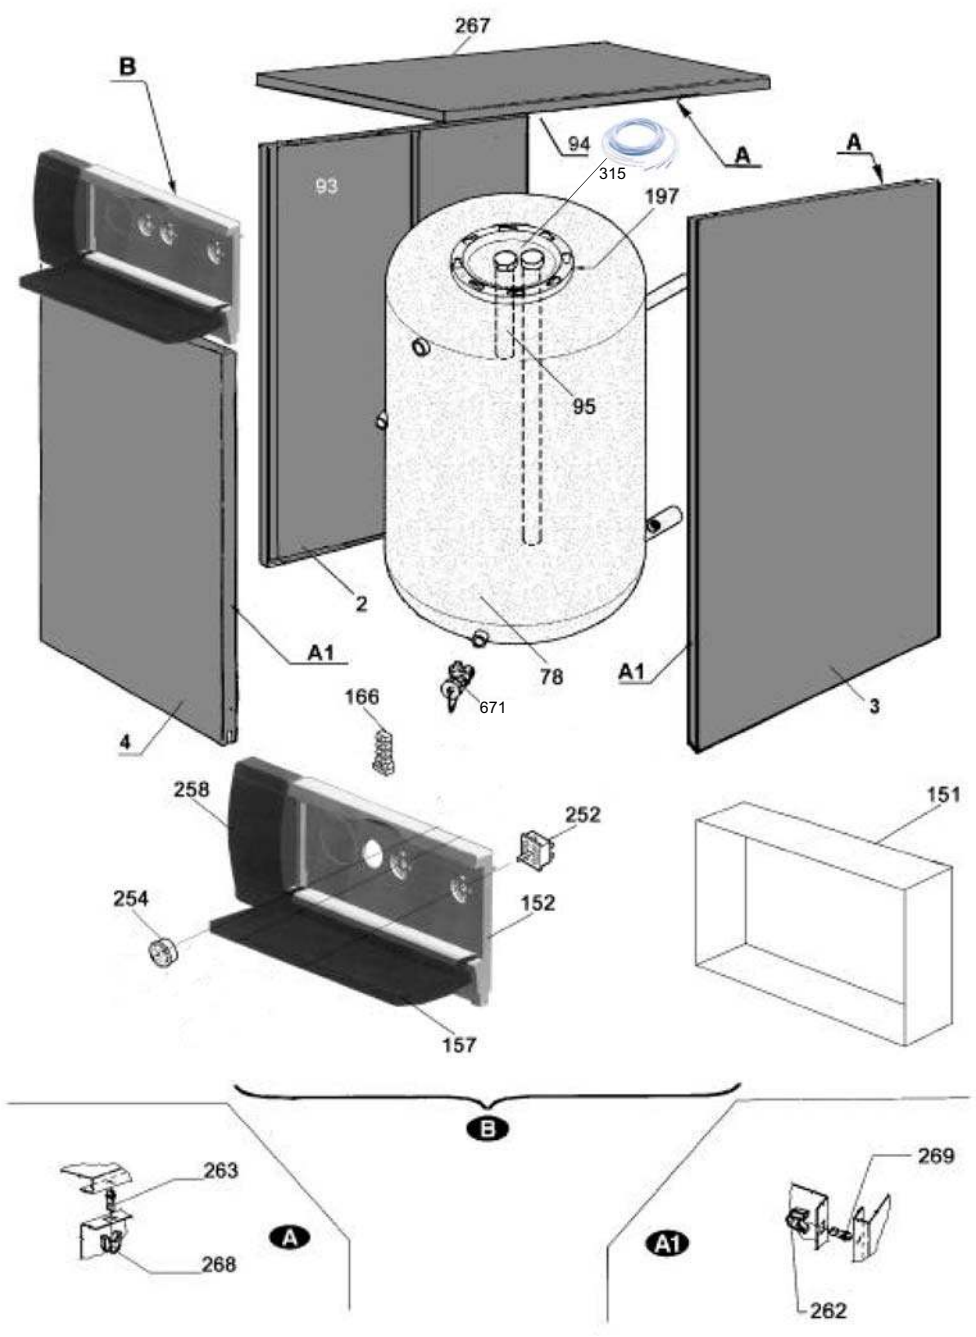

Tab 391

Slim UB

28/10/2009

Pos	Code	Descrizione	Description code	KSW714122410		To serial number	From serial number	Interchangeable:
				UB 80	UB 120			
2	3618950	GR.SPAL.SX SLIM UB80 9007	LEFT PANEL SLIM UB80	•				
2	3618990	GR.SP.SX SLIM UB 120 9007	LEFT PANEL SLIM UB 120		•			
3	3618940	GR.SPAL.DX.SLIM UB80 9007	RIGHT PANEL SLIM UB80	•				
3	3618980	GR.SP.DX SLIM UB 120 9007	RIGHT PANEL SLIM UB 120		•			
4	3618960	GR.PORTINA SLIM UB80 9007	PANEL SLIM UB80	•				
4	3618970	GR.PORTINA SLIMUB120 9007	DOOR SLIM UB 120		•			
78	3610760	BOILER FLANGIATO-LUNA UB 80-	STORAGE TANK ASSEMBLY	•				
78	3610780	BOILER FLANGIATO-LUNA UB 120-	STORAGE TANK ASSEMBLY		•			
93	3202210	ISOL.LAT.BOILER-LUNA UB 80-	SIDE INSULATION	•				
93	3202220	ISOL.LAT.BOILER-LUNA UB 120-	SIDE INSULATION		•			
94	3202190	ISOL.SUP.BOILER-LUNA UB 80-	TOP INSULATION	•				
94	3202200	ISOL.SUP.BOILER-LUNA UB 120-	TOP INSULATION		•			
95	3609530	GR.ANODO D20X300 MAGNESIO G3/4	ANODE 20X300	•				
95	3610880	GR.ANODO D.22X400 G3/4	ANODE D. 22X400 G3/4		•			
151	3401610	COPERCHIO COMANDI 2000	CONTROL PANEL COVER 2000	•	•			
152	3628450	CRUSC.SERIGR.SLIM UB 80/120	PRINT.CONT.PAN. SLIM UB 80/120	•	•			
157	3401620	ANTINA CRUSCOTTO 2000/1	CONTROL PANEL DOOR	•	•			
166	5688410	ASS.MORS.5POLI C/FUSIBILE 2A	TERMIN.BOARD WITH FUSE HOLD.2A	•	•			
197	3401040	GUARNIZ.FLANGIA-LUNA UB 80/120	FLANGE GASKET	•	•			
252	8434550	COMMUT.ROTATIVO GOTTAK 4 POSIZ	SELECTOR SWITCH (4 POSITION)	•	•			
254	8922420	ASS.TERMOMETRO C/SUPPORTO	THERMOMETER	•	•			
258	3401630	PROLUNGA CRUSC.L-100 2001	CONTROL PANEL EXTENSION	•				
258	3401640	PROLUNGA CRUSC.L-250 2001	CONTROL PANEL EXTENSION		•			
262	3400400	CHIUSURA F.FASTPOINT 0191.AA01	CLIP - DOOR PANEL - FEMALE	•	•			
263	3400390	CHIUSURA M.FASTPOINT 0194.AA01	CLIP - TOP PANEL - MALE	•	•			
267	3109250	CAPPELLO SLIM UB 80 9007	TOP PANEL	•				
267	3109260	CAPPELLO SLIM UB 120 9007	TOP PANEL SLIM UB 120		•			
268	3400380	CHIUSURA F.FASTPOINT 0193.AA01	CLIP - SIDE PANELS - FEMALE	•	•			
269	3400410	CHIUSURA M.FASTPOINT 0192.AA01	CLIP - SIDE PANELS - MALE	•	•			
315	8434260	SONDA A CONTATTO	TEMPERATURE SENSOR - DHW	•	•			
671	5646780	RUBINETTO SCARICO-COPPER G1/2	DRAINING TAP G 1/2 (COPPER)	•	•			
999	8611880	CAVO COLLEG. CALDAIA/U.B.	BOILER/UB CONNECTION CABLE	•	•			
999	8611970	ASS.CABL.SONDA/POMPA SAN.	CABLE ASSEMBLY SENSOR/PUMP DHW	•	•			
999	8620250	CONNETTORE EP6M C/COPERT. EP6G	EP6M CONNECTOR	•	•