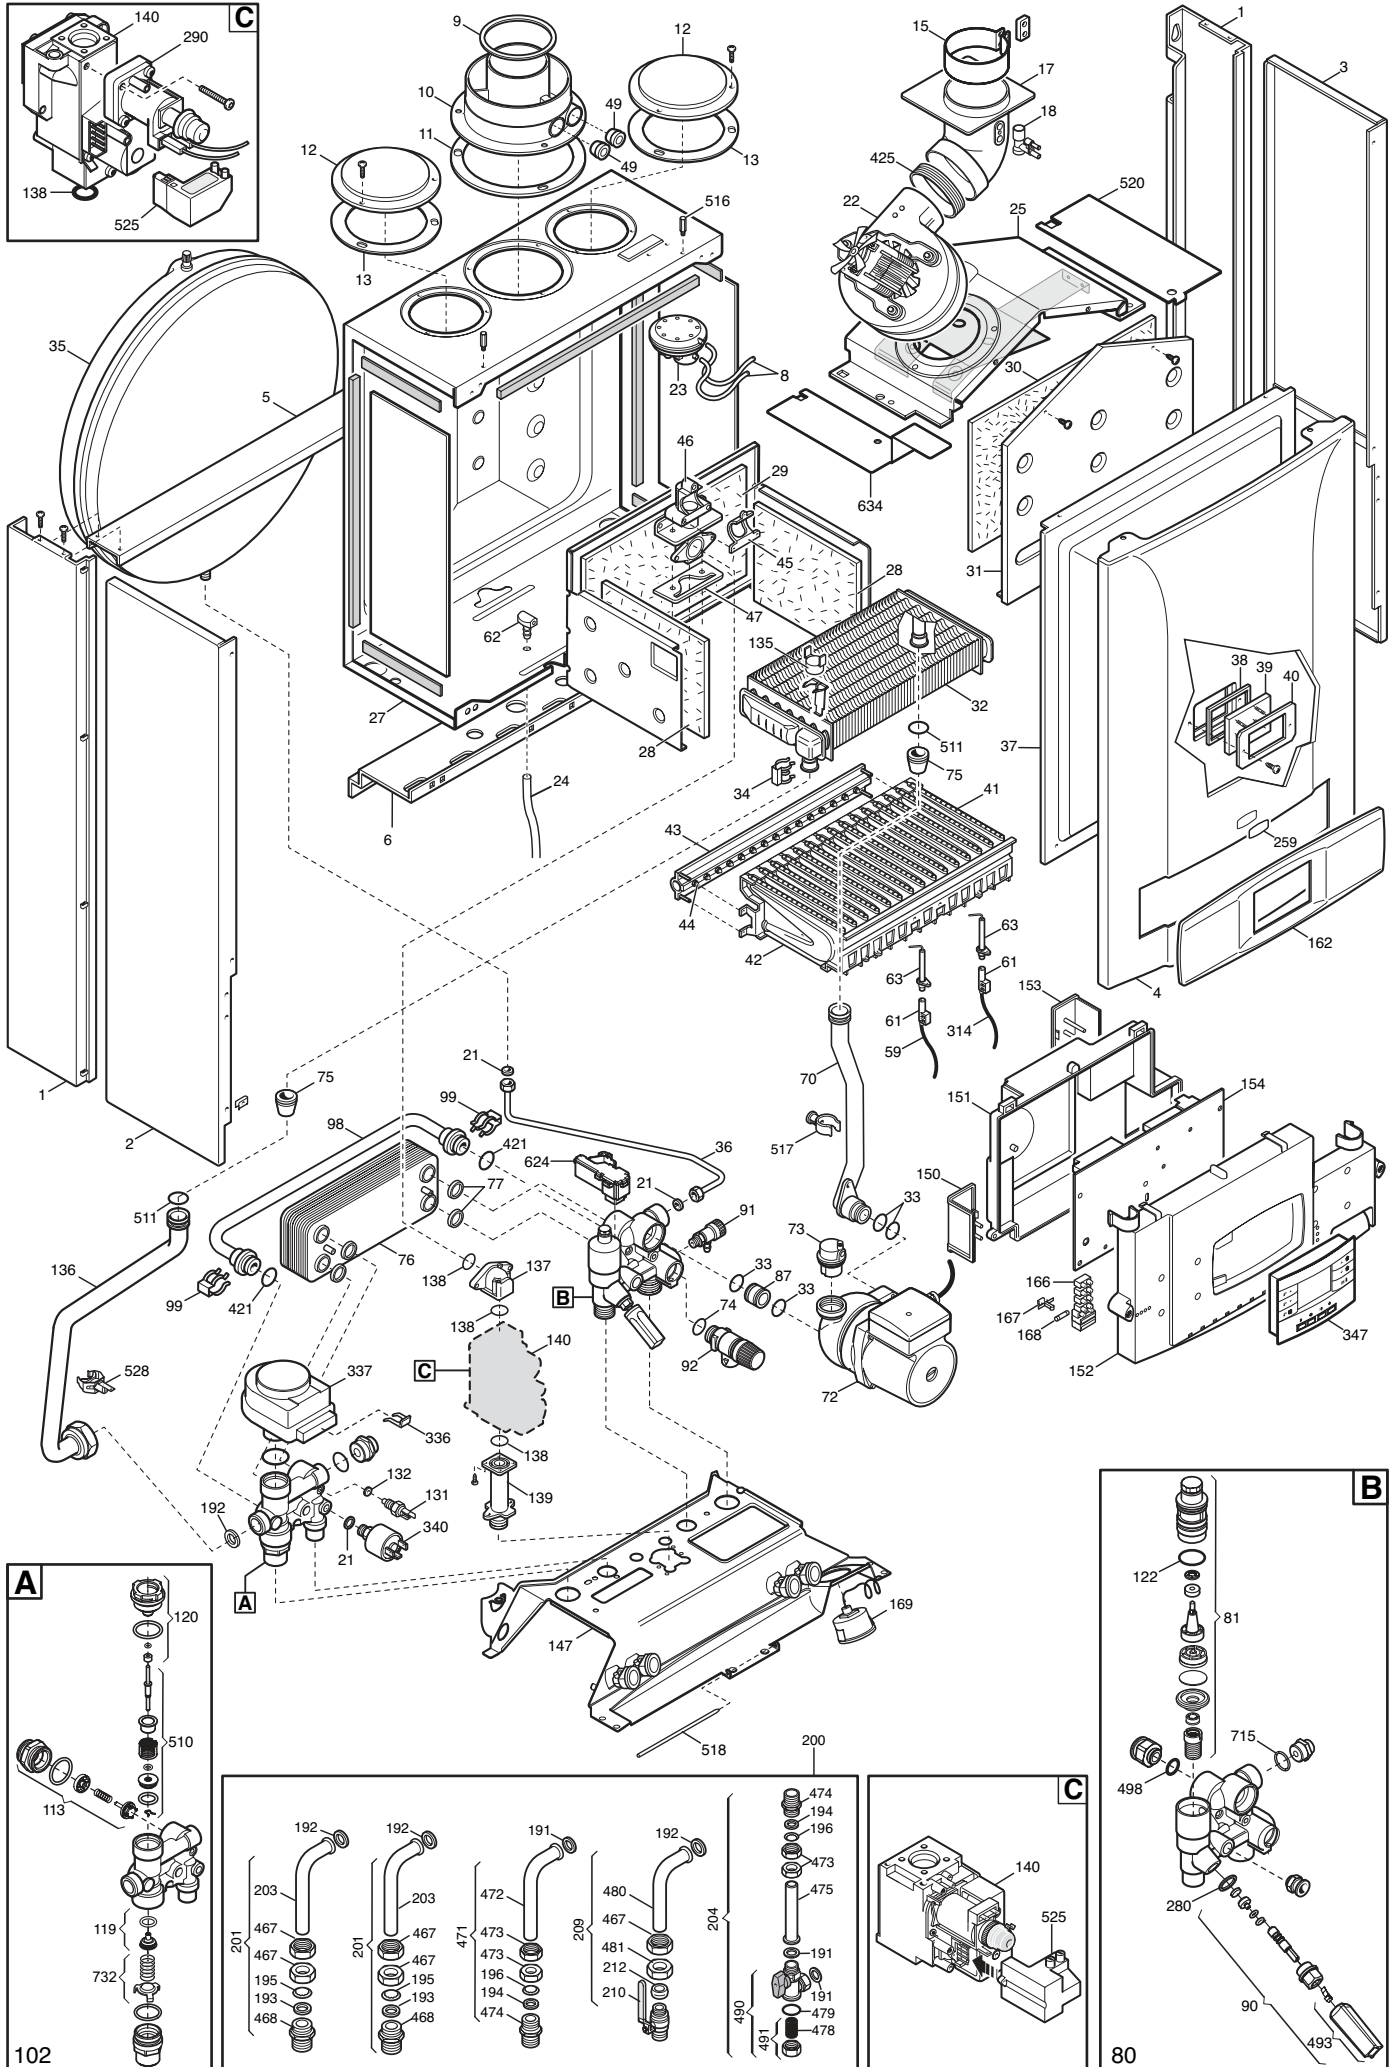

№ Pos.	Описание	Коды/ Code	LUNA3 COMFORT 1.240 i	LUNA3 COMFORT 1.240 i	LUNA3 COMFORT 240 i	LUNA3 COMFORT 240 i	LUNA3 COMFORT 240i	LUNA3 COMFORT 1.240 Fi	LUNA3 COMFORT 1.240 Fi	LUNA3 COMFORT 1.310 Fi	LUNA3 COMFORT 1.310 Fi	LUNA3 COMFORT 240 Fi	LUNA3 COMFORT 240 Fi	LUNA3 COMFORT 240Fi	LUNA3 COMFORT 310 Fi	LUNA3 COMFORT 310 Fi	LUNA3 COMFORT 310Fi	LUNA3 COMFORT 240i	LUNA3 COMFORT 240Fi	LUNA3 COMFORT 310 Fi	LUNA3 COMFORT 310Fi	До серийного номера	Начиная с серийного номера	Взаимозаменяемость	Код новой детали	модели LUNA3 COMFORT
			CSE451243580/1	CSE451243582	CSE452243580	CSE452243581	CSE452243582	CSE45243580/1	CSE45243582	CSE455313580/1	CSE455313582	CSE456243580	CSE456243581	CSE456243582	CSE456313580	CSE456313581	CSE456313582/3	CSE452243583	CSE456243583	CSE456313584						
634	левая боковая крышка камеры сгорания	5115960						X	X	X	X	X	X	X	X	X	X		X	X					XXX	
686	обратный клапан/бай-пасс	5663020	X	X				X	X	X	X														XXX	
732	коническая пружина	620210	X	X	X	X		X	X	X	X	X	X		X	X									XXX	
739	поддон камеры сгорания	5116660	X	X	X	X	X											X							XXX	
795	конденсатосборник	710447300							X		X			X			X			X	X				XXX	
808	Уплотнение кольцевое 18X2	721311400																X	X	X					XXX	
809	Пружина	711615000																X	X	X					XXX	
999	перемычка комнатного термостата	8414540	X	X	X	X	X	X	X	X	X	X	X	X	X	X	X	X	X	X	X				XXX	
999	проводка: кабель питания	8414620	X	X	X	X	X	X	X	X	X	X	X	X	X	X	X	X	X	X	X				XXX	
999	прводка от разъема платы CN1 к вентилятору, насосу и трехходовому клапану	8512270										X	X	X	X	X	X		X	X					XXX	
999	проводка низковольтная	8512290						X	X	X	X	X	X	X	X	X	X		X	X					XXX	
999	проводка	8512300			X	X	X					X	X	X	X	X	X	X	X	X					XXX	
999	проводка от разъема платы CN10 к клеммной колодке	8512310	X	X	X	X	X	X	X	X	X	X	X	X	X	X	X	X	X	X	X				XXX	
999	прводка от разъема платы CN1 к насосу и трехходовому клапану	8512330			X	X	X											X							XXX	
999	проводка	8512350	X	X	X	X	X											X							XXX	
999	проводка от разъема платы CN7	8512380	X	X	X	X	X			X	X	X	X	X	X	X	X	X	X	X					XXX	
999	прводка от разъема платы CN1 к вентилятору и насосу	8512580						X	X	X	X														XXX	
999	проводка от разъемов платы CN2 и CN11 к модулятору газового клапана, датчику температуры ГВС, гидравлическому прессостату, пневмореле, термостату перегрева, датчику температуры СО	8512590						X	X	X	X														XXX	
999	проводка: провода датчиков	8512600	X	X																					XXX	
999	прводка от разъема платы CN1 к насосу	8512610	X	X																					XXX	
999		8512620	X	X																					XXX	
999	проводка: кабель пульт.упр./ клемм.колодка	8512770	X	X	X	X	X	X	X	X	X	X	X	X	X	X	X	X	X	X	X				XXX	
999	проводка: кабель пульт.упр./ клемм.колодка 2-х контакт.	8512780	X	X	X	X	X	X	X	X	X	X	X	X	X	X	X	X	X	X	X				XXX	
9999	проводка заземления 1x0.75 + 5 коннекторов	8419080	X	X	X	X	X	X	X	X	X	X	X	X	X	X	X	X	X	X	X				XXX	

Tab 94